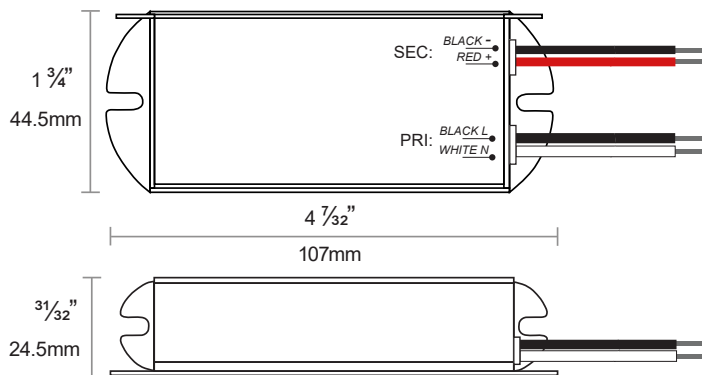

MECHANICAL SPECS

FORM FACTOR	DIMENSIONS
B2 (AC Only)	2.2"(56.5mm) x 1.3"(33mm) x 0.8"(21mm)
B7 (AC Only)	1.8" (70mm) x 1.6" (40mm) x 0.9" (22.5mm)
E (DC Only)	4.2"(107mm) x 1.8"(44.5mm) x 1"(24.5mm)
BF (Custom Only)	3"(77mm) x 1.2"(31mm) x 0.8"(21mm)
G1 (Indoor Model)	8.1"(207mm) x 1.7"(43mm) x 2"(51mm)
G4 (Outdoor Model)	9.4"(238mm) x 2.6"(66mm) x 1.9"(48mm)

B2 (AC Only)

B7 (AC Only)

E (DC Only)

BF (Custom Only)