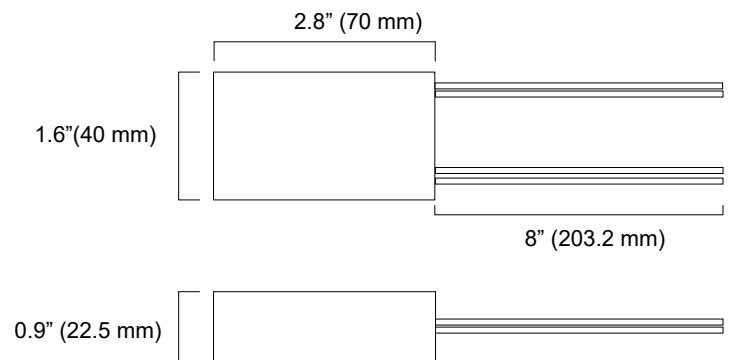

B7 (AC Only)