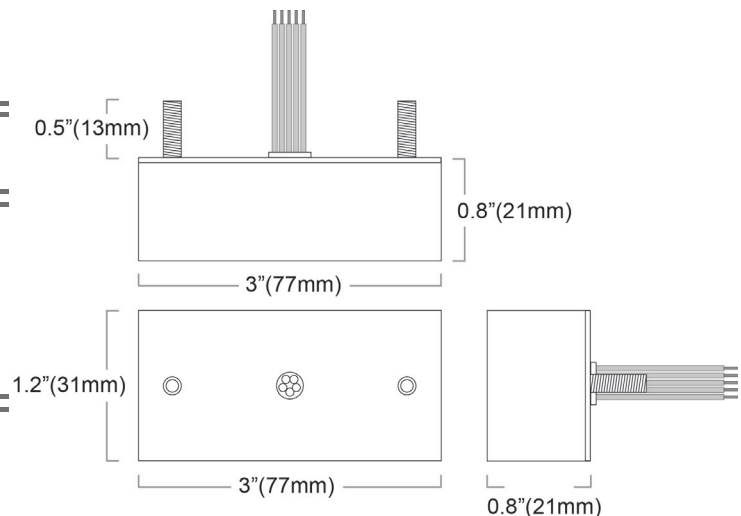

MECHANICAL SPECS

FORM FACTOR	DIMENSIONS
B2 (AC Only)	2.2"(56.5mm) x 1.3"(33mm) x 0.8"(21mm)
B7 (AC Only)	1.8" (70mm) x 1.6" (40mm) x 0.9" (22.5mm)
E (DC Only)	4.2"(107mm) x 1.8"(44.5mm) x 1"(24.5mm)
BF (Custom Only)	3"(77mm) x 1.2"(31mm) x 0.8"(21mm)
G1 (Indoor Model)	8.1"(207mm) x 1.7"(43mm) x 2"(51mm)
G4 (Outdoor Model)	9.4"(238mm) x 2.6"(66mm) x 1.9"(48mm)

B2 (AC Only)

B7 (AC Only)

E (DC Only)

BF (Custom Only)

REMOTE ENCLOSURES

G1 (Indoor Model)

G4 (Outdoor Model)