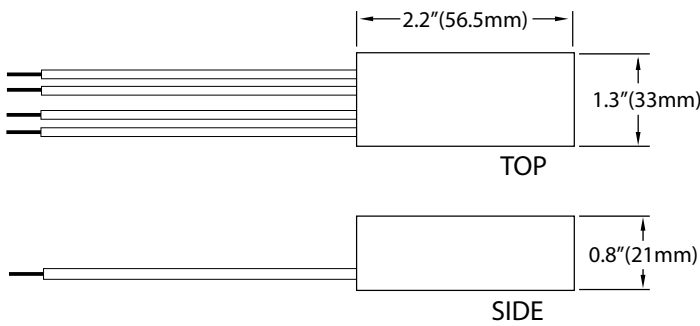

MECHANICAL SPECS

FORM FACTOR	DIMENSIONS
B2 (AC Only)	2.2"(56.5mm) x 1.3"(33mm) x 0.8"(21mm)
B7 (AC Only)	1.8" (70mm) x 1.6" (40mm) x 0.9" (22.5mm)
E (DC Only)	4.2"(107mm) x 1.8"(44.5mm) x 1"(24.5mm)
BF (Custom Only)	3"(77mm) x 1.2"(31mm) x 0.8"(21mm)
G1 (Indoor Model)	8.1"(207mm) x 1.7"(43mm) x 2"(51mm)
G4 (Outdoor Model)	9.4"(238mm) x 2.6"(66mm) x 1.9"(48mm)

B2 (AC Only)