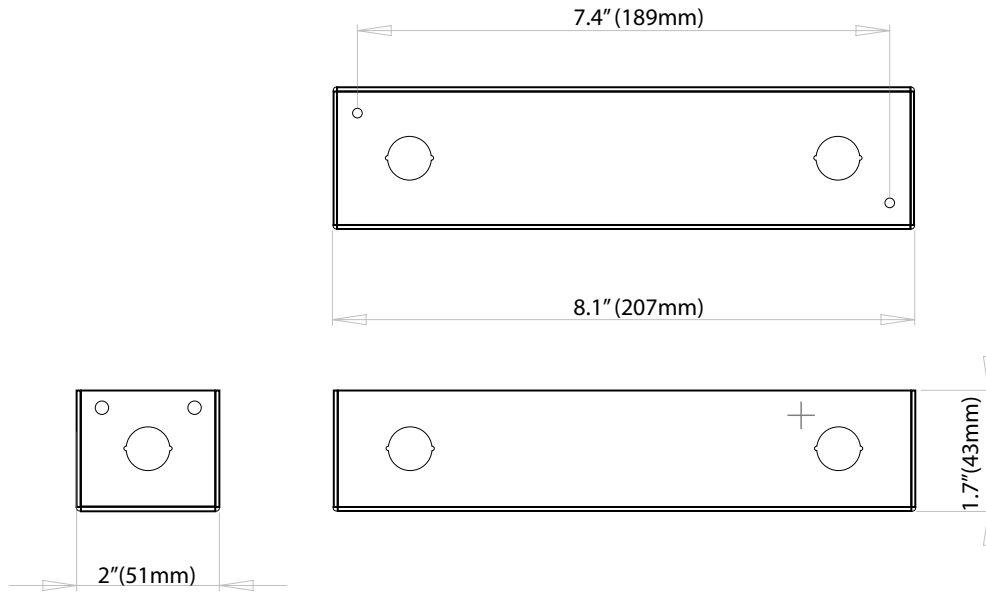

MECHANICAL SPECS

FORM FACTOR	DIMENSIONS
B2 (AC Only)	2.2"(56.5mm) x 1.3"(33mm) x 0.8"(21mm)
B7 (AC Only)	1.8" (70mm) x 1.6" (40mm) x 0.9" (22.5mm)
E (DC Only)	4.2"(107mm) x 1.8"(44.5mm) x 1"(24.5mm)
BF (Custom Only)	3"(77mm) x 1.2"(31mm) x 0.8"(21mm)
G1 (Indoor Model)	8.1"(207mm) x 1.7"(43mm) x 2"(51mm)
G4 (Outdoor Model)	9.4"(238mm) x 2.6"(66mm) x 1.9"(48mm)

B2 (AC Only)

B7 (AC Only)

E (DC Only)

BF (Custom Only)

REMOTE ENCLOSURES

G1 (Indoor Model)

G4 (Outdoor Model)