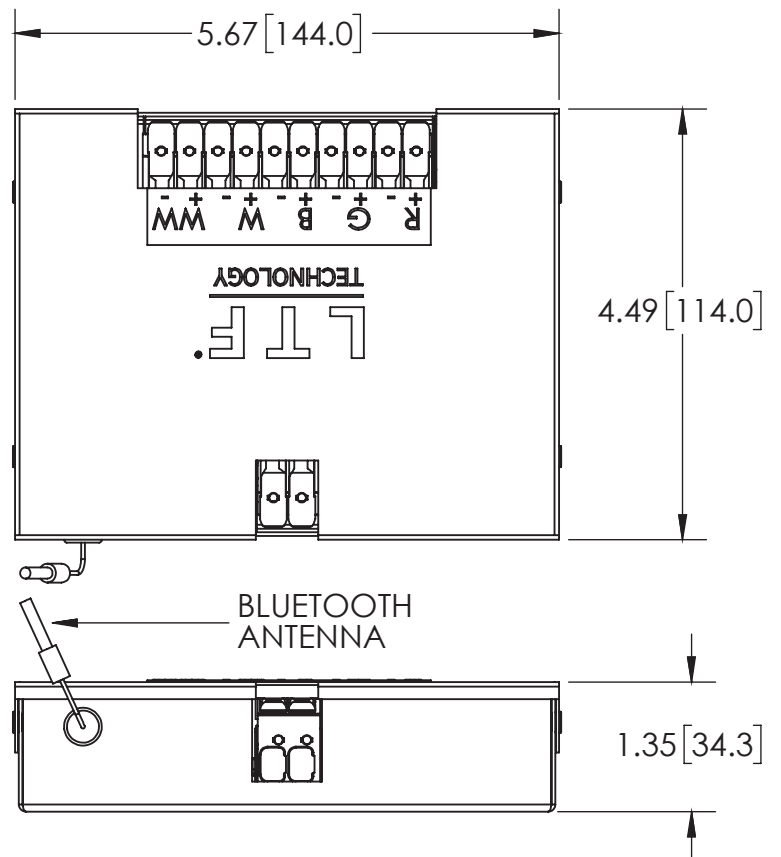

Electrical Specifications:

Model Number	Max. Wattage	Input	Output	Load	Form Factor
S11X100WAD1224BT1	96W Per Channel	12V or 24V DC	12V or 24V DC (~7.5kHz PWM)	Single Channel 12V or 24V DC LED	C1
S12X100WAD1224BT2				Dual Channel 12V or 24V DC LED	C2
S15X100WAD1224BT5				5-Channel 12V or 24V DC LED	C5

Mechanical Specifications

Form Factor	Dimensions
C1 (Single-Channel)	119 x 40 x 24.5mm
C2 (Dual Channel)	

This device complies with Part 15 of the FCC Rules. Operation is subject to the following two conditions: (1) this device may not cause harmful interference, and (2) this device must accept any interference received, including interference that may cause undesired operation.

Form Factor	Dimensions
C5 (5-Channel)	114 x 114 x 35mm

This device complies with Part 15 of the FCC Rules. Operation is subject to the following two conditions: (1) this device may not cause harmful interference, and (2) this device must accept any interference received, including interference that may cause undesired operation.