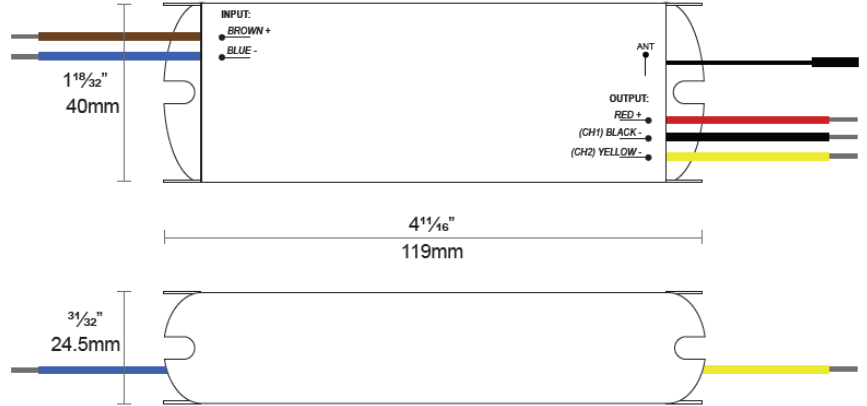

Wireless Mesh Module - Bluetooth / WiFi

12V or 24V DC Input / Output • 1-, 2-, or 5-Channel Control

Input	12V, 24V DC
Output	12V, 24V DC
Max. Power	96W Per Channel
Wireless Standard	Bluetooth
Dimming	Wireless PWM (~7.5kHz)
Protection	Input / Output
Storage	-30°C / +90°C
Humidity	95% RH Max.
IP Rating	IP44

Electrical Specifications:

Model Number	Max. Wattage	Input	Output	Load	Form Factor
S11X100WAD1224BT1	96W Per Channel	12V or 24V DC	12V or 24V DC (~7.5kHz PWM)	Single Channel 12V or 24V DC LED	C1
S12X100WAD1224BT2				Dual Channel 12V or 24V DC LED	C2
S15X100WAD1224BT5				5-Channel 12V or 24V DC LED	C5

Mechanical Specifications

Form Factor	Dimensions
C1 (Single-Channel)	119 x 40 x 24.5mm
C2 (Dual Channel)	

This device complies with Part 15 of the FCC Rules. Operation is subject to the following two conditions: (1) this device may not cause harmful interference, and (2) this device must accept any interference received, including interference that may cause undesired operation.

Form Factor	Dimensions
C5 (5-Channel)	114 x 114 x 35mm

This device complies with Part 15 of the FCC Rules. Operation is subject to the following two conditions: (1) this device may not cause harmful interference, and (2) this device must accept any interference received, including interference that may cause undesired operation.