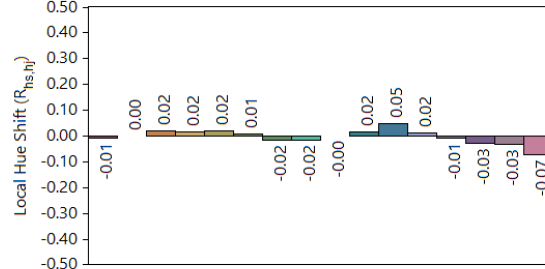

LTF

L.T.F.

High CRI Chip on Board LED

QLUX COB Platinum 15x12mm 12W

Dim-to-Warm 3000K-1800K CCT

IES TM-30-18 Color Rendering Report - Full Power (350mA)

Notes:

x 0.4257
y 0.4006
u' 0.2448
v' 0.5183

CIE 13.3-1995
(CRI)
Ra 97
Rg 88

Colors are for visual orientation purposes only.