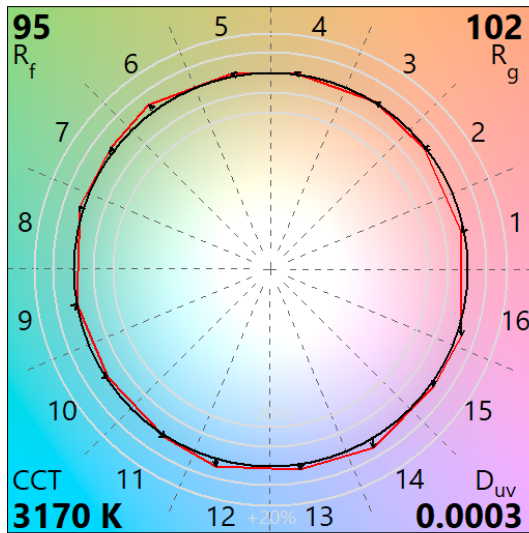

LTF

L.T.F.

High CRI Chip on Board LED

QLUX COB Platinum 15x12mm 12W

Dim-to-Warm 3000K-1800K CCT

IES TM-30-18 Color Rendering Report - Full Power (350mA)

Notes:

x 0.4257
y 0.4006
u' 0.2448
v' 0.5183

CIE 13.3-1995
(CRI)
Ra 97
Rg 88

Colors are for visual orientation purposes only.