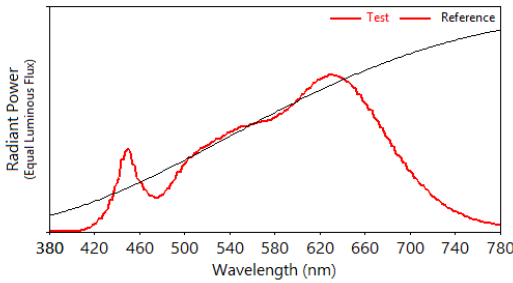

LTF

L.T.F.

High CRI Chip on Board LED

QLUX COB Platinum 15x12mm 12W

Dim-to-Warm 3000K-1800K CCT

IES TM-30-18 Color Rendering Report - Full Power (350mA)

Notes:

x 0.4257
y 0.4006
u' 0.2448
v' 0.5183