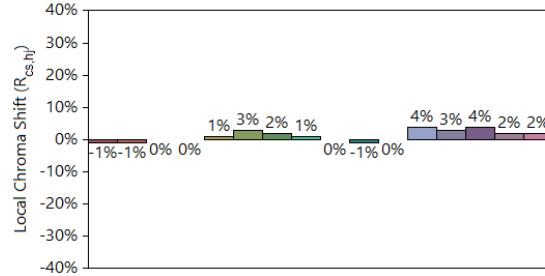

LTF

L.T.F.

High CRI Chip on Board LED

QLUX COB Platinum 15x12mm 12W

Dim-to-Warm 3000K-1800K CCT

IES TM-30-18 Color Rendering Report - Full Power (350mA)

Notes:

x 0.4257
y 0.4006
u' 0.2448
v' 0.5183

CIE 13.3-1995
(CRI)
Ra 97
Rg 88

Colors are for visual orientation purposes only.