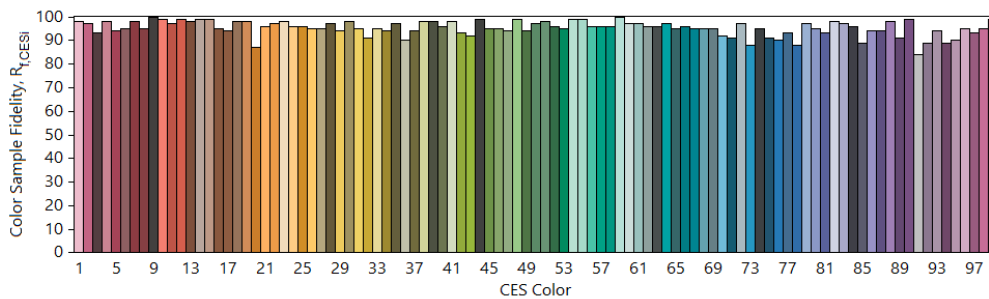

LTF

L.T.F.

High CRI Chip on Board LED

QLUX COB Platinum 15x12mm 12W

Dim-to-Warm 3000K-1800K CCT

IES TM-30-18 Color Rendering Report - Full Power (350mA)

Notes:

x 0.4257
y 0.4006
u' 0.2448
v' 0.5183

CIE 13.3-1995
(CRI)
Ra 97
Rg 88

Colors are for visual orientation purposes only.