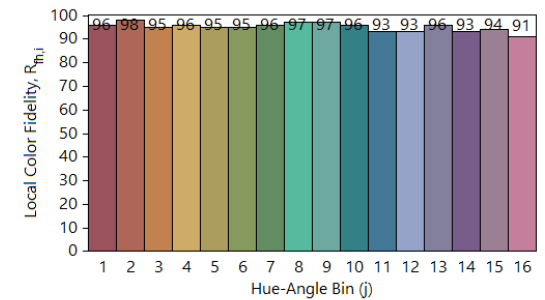

LTF

L.T.F.

High CRI Chip on Board LED

QLUX COB Platinum 15x12mm 12W

Dim-to-Warm 3000K-1800K CCT

IES TM-30-18 Color Rendering Report - Full Power (350mA)

Notes:

x 0.4257
y 0.4006
u' 0.2448
v' 0.5183

CIE 13.3-1995
(CRI)
Ra 97
Rg 88

Colors are for visual orientation purposes only.