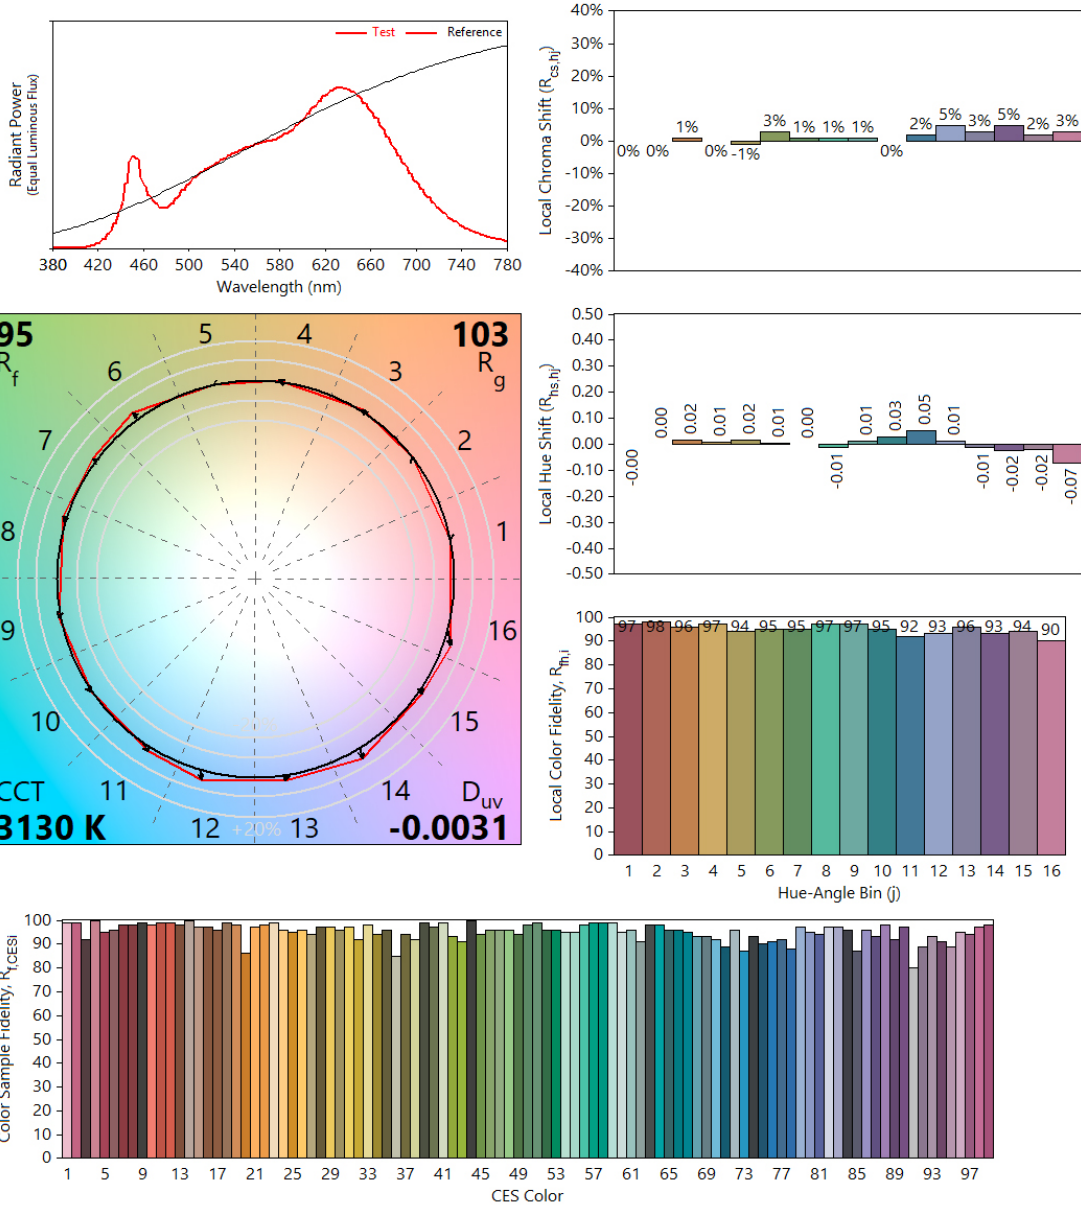

L.T.F.

SunLight2 MR16 LED Bulb Series

12V GU5.3 8W LED Halogen Replacement Bulbs
High CRI & R9, Single CCT 3000K & 2700K

IES TM-30-18 Report (3000K)

Notes:

x 0.4238
y 0.3916
u' 0.2474
v' 0.5144

CIE 13.3-1995
(CRI)
 R_a 98
 R_g 99

Colors are for visual orientation purposes only.