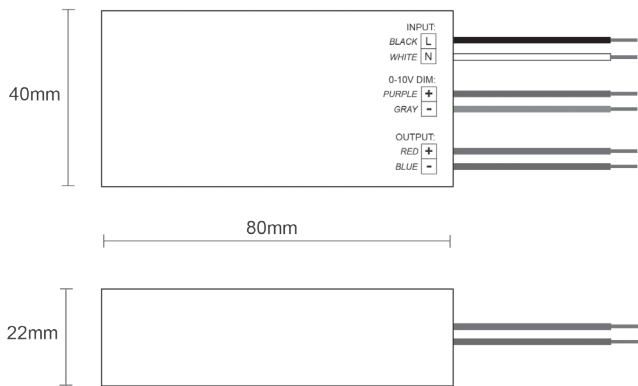

MECHANICAL SPECS

Available Form Factors	Dimensions
"B7"	70.5x40x22.5mm
"C"	77.4x25x38mm
"G1"	207x50.8x43.1mm
"G4"	238x66x48
"MB2"	80x40x22mm
"E"	110x45x24mm

C

B7

MB2

E

REMOTE ENCLOSURES - UL LISTED

Enclosure Type	Enclosure Dimensions
G1 Remote Indoor (Damp Rated)	207 x 51 x 43mm
G4 Remote Outdoor (Wet Rated)	238 (202) x 66 x 48mm