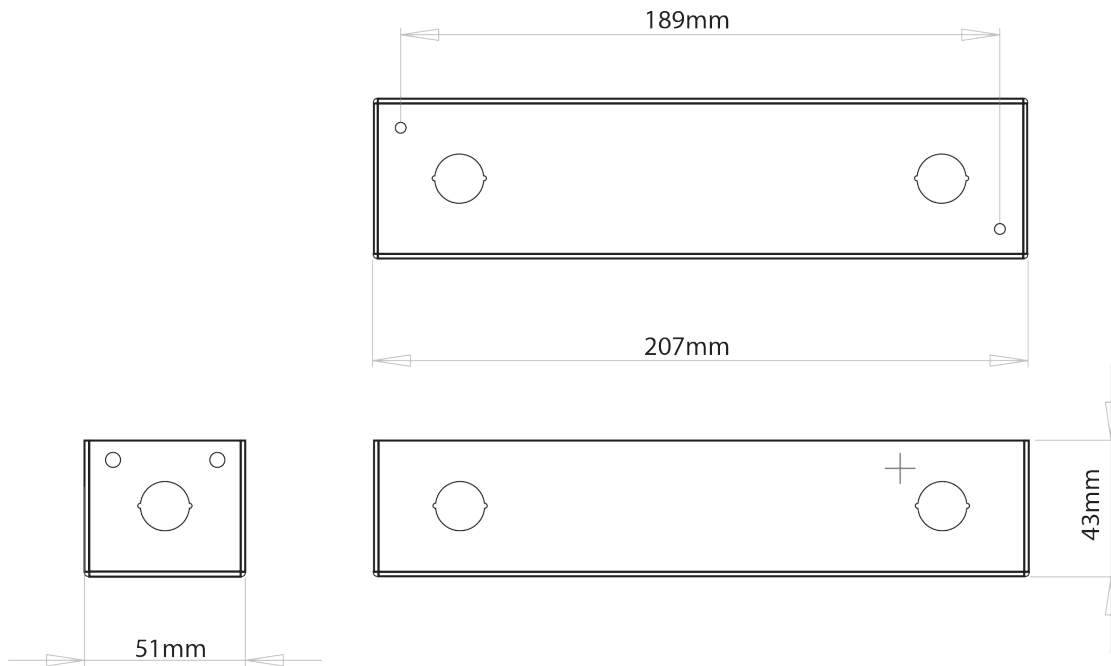

REMOTE ENCLOSURES - UL LISTED

Enclosure Type	Enclosure Dimensions
G1 Remote Indoor (Damp Rated)	207 x 51 x 43mm
G4 Remote Outdoor (Wet Rated)	238 (202) x 66 x 48mm

G1 - REMOTE (RE)