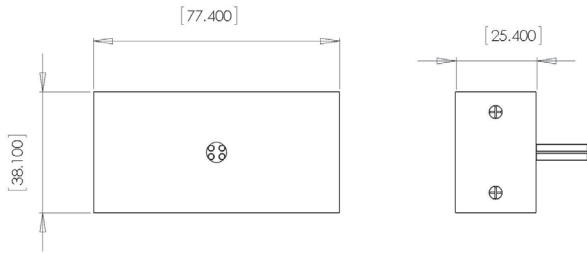

MECHANICAL SPECS

Available Form Factors	Dimensions
"B7"	70.5x40x22.5mm
"C"	77.4x25x38mm
"G1"	207x50.8x43.1mm
"G4"	238x66x48
"MB2"	80x40x22mm
"E"	110x45x24mm

C

B7

MB2

E

REMOTE ENCLOSURES - UL LISTED

Enclosure Type	Enclosure Dimensions
G1 Remote Indoor (Damp Rated)	207 x 51 x 43mm
G4 Remote Outdoor (Wet Rated)	238 (202) x 66 x 48mm