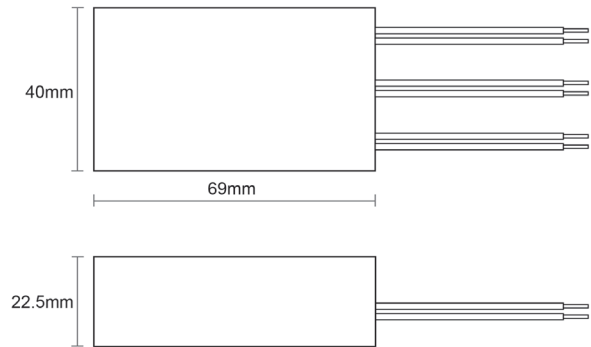

MECHANICAL SPECS

Available Form Factors	Dimensions
"B7"	70.5x40x22.5mm
"C"	77.4x25x38mm
"G1"	207x50.8x43.1mm
"G4"	238x66x48
"MB2"	80x40x22mm
"E"	110x45x24mm

C

B7

MB2

E

REMOTE ENCLOSURES - UL LISTED

Enclosure Type	Enclosure Dimensions
G1 Remote Indoor (Damp Rated)	207 x 51 x 43mm
G4 Remote Outdoor (Wet Rated)	238 (202) x 66 x 48mm