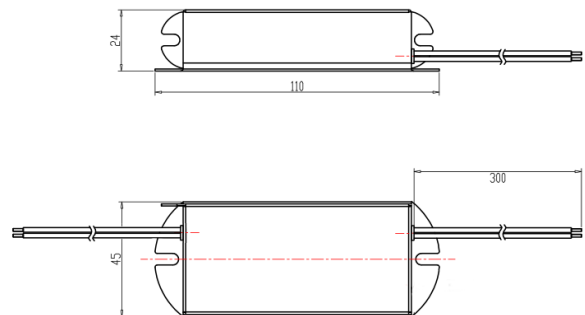

MECHANICAL SPECS

Available Form Factors	Dimensions
"B7"	70.5x40x22.5mm
"C"	77.4x25x38mm
"G1"	207x50.8x43.1mm
"G4"	238x66x48
"MB2"	80x40x22mm
"E"	110x45x24mm

C

B7

MB2

E

REMOTE ENCLOSURES - UL LISTED

Enclosure Type	Enclosure Dimensions
G1 Remote Indoor (Damp Rated)	207 x 51 x 43mm
G4 Remote Outdoor (Wet Rated)	238 (202) x 66 x 48mm