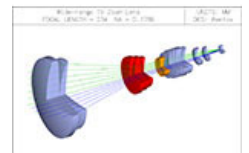

OSLO – Software for Optical Design

OSLO is a powerful yet affordable optical design program with the features needed to meet today's demanding optical requirements. OSLO combines advanced ray tracing, analysis, and optimization methods with a high-speed macro