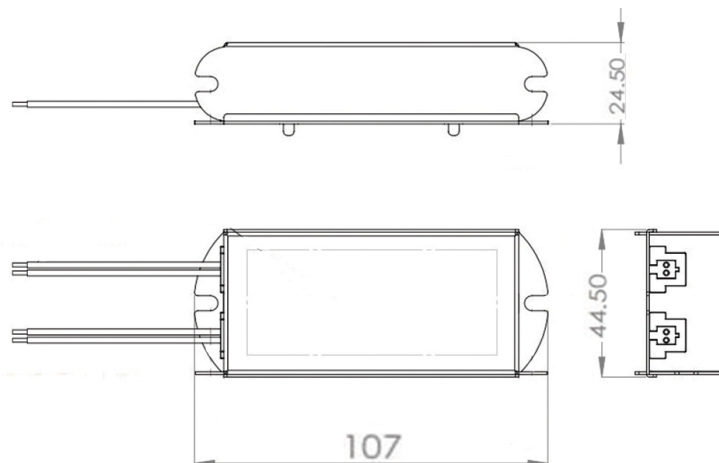

E - Standard (DC Models)