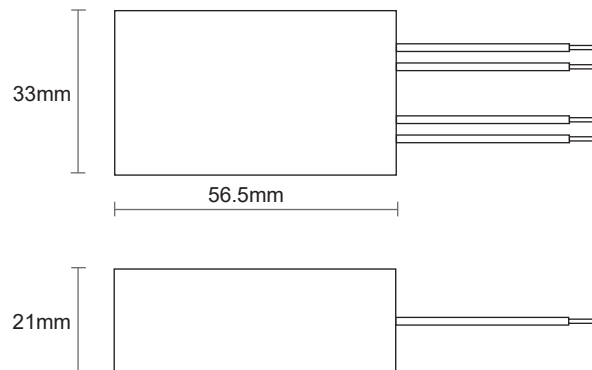

MECHANICAL SPECIFICATIONS

Available Form Factors	Dimensions
Standard "B2" (AC Models)	56.5 x 33 x 21mm
Standard "E" (DC Models)	107 x 44.5 x 24.5mm
"G1" UL Listed Indoor Remote Enclosure	207 x 50.8 x 43.1mm
"G4" UL Listed Outdoor Remote Enclosure	238 x 66 x 48mm

B2 - Standard (AC Models)