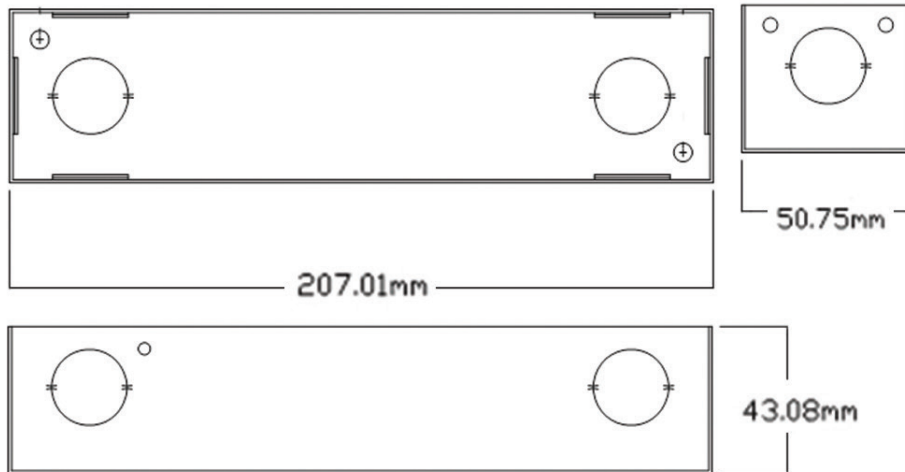

L.T.F.

No-Load Electronic Transformers

TA, TE, TU 60W 24V AC & DC Series

G1 - REMOTE (RE) INDOOR ENCLOSURE - UL LISTED