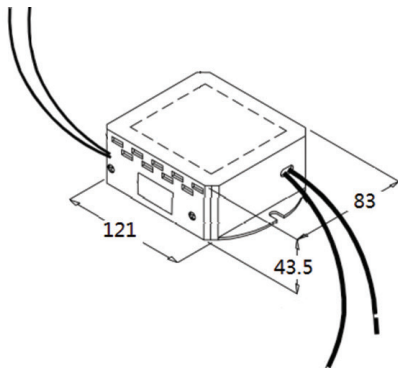

MECHANICAL SPECS. FOR AC PRODUCTS

Available Form Factors	Dimensions
Standard "E2"	121.2X83.2X43.1mm
"G2"	233.1X85.5X48.9mm
"G3"	280x103x56mm

E2 - STANDARD

G2 - REMOTE(RE) MODELS ONLY

G3 - LED REMOTE (REO) MODELS ONLY

MECHANICAL SPECS. FOR ALL DC PRODUCTS

Available Form Factors	Dimensions
Standard "E4"	121X83X43.5mm
"E3"	104.1X81.3X39.4mm
"G2"	233.1X85.5X48.9mm
"G3"	280x103x56mm

E4 - STANDARD

E3 - DS MODELS ONLY

G2 - REMOTE(RE) MODELS ONLY