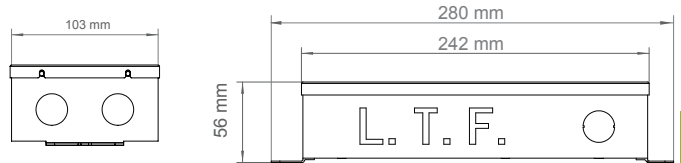

MECHANICAL SPECS. FOR AC PRODUCTS

Available Form Factors	Dimensions
Standard "E2"	121.2X83.2X43.1mm
"G2"	233.1X85.5X48.9mm
"G3"	280x103x56mm

E2 - STANDARD

G2 - REMOTE(RE) MODELS ONLY

G3 - LED REMOTE (REO) MODELS ONLY

MECHANICAL SPECS. FOR ALL DC PRODUCTS

Available Form Factors	Dimensions
Standard "E4"	121X83X43.5mm
"E3"	104.1X81.3X39.4mm
"G2"	233.1X85.5X48.9mm
"G3"	280x103x56mm

E4 - STANDARD

E3 - DS MODELS ONLY

G2 - REMOTE(RE) MODELS ONLY