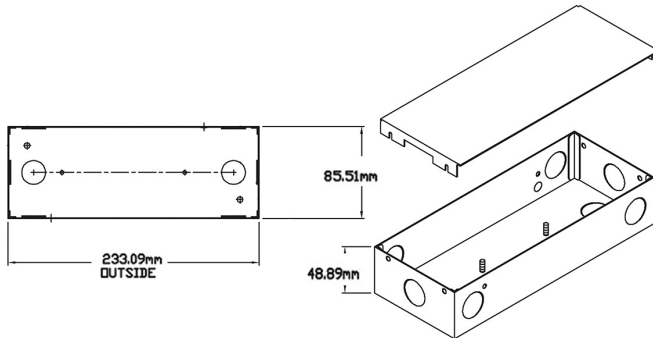

MECHANICAL SPECS. FOR AC PRODUCTS

Available Form Factors	Dimensions
Standard "E2"	121.2X83.2X43.1mm
"G2"	233.1X85.5X48.9mm
"G3"	280x103x56mm

E2 - STANDARD

G2 - REMOTE(RE) MODELS ONLY

G3 - LED REMOTE (REO) MODELS ONLY

MECHANICAL SPECS. FOR ALL DC PRODUCTS

Available Form Factors	Dimensions
Standard "E4"	121X83X43.5mm
"E3"	104.1X81.3X39.4mm
"G2"	233.1X85.5X48.9mm
"G3"	280x103x56mm

E4 - STANDARD

E3 - DS MODELS ONLY

G2 - REMOTE(RE) MODELS ONLY