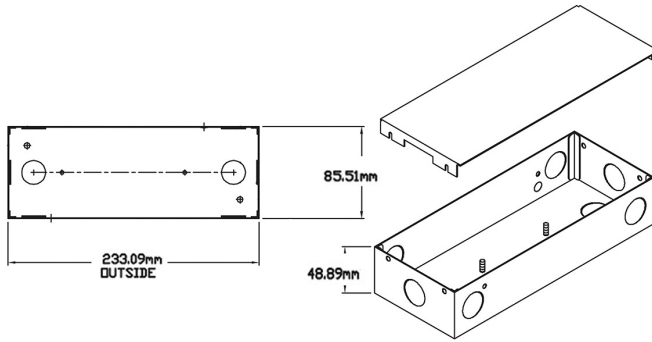

MECHANICAL SPECS. FOR AC PRODUCTS

Available Form Factors	Dimensions
Standard "E2"	121.2X83.2X43.1mm
"G2"	233.1X85.5X48.9mm
"G3"	280x103x56mm

E2 - STANDARD

G2 - REMOTE(RE) MODELS ONLY

G3 - LED REMOTE (REO) MODELS ONLY

MECHANICAL SPECS. FOR ALL DC PRODUCTS

Available Form Factors	Dimensions
Standard "E4"	121X83X43.5mm
"E3"	104.1X81.3X39.4mm
"G2"	233.1X85.5X48.9mm
"G3"	280x103x56mm

E4 - STANDARD

E3 - DS MODELS ONLY

G2 - REMOTE(RE) MODELS ONLY