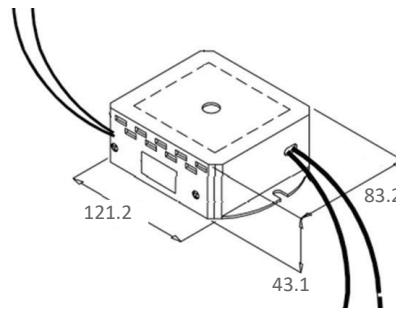

MECHANICAL SPECS. FOR AC PRODUCTS

Available Form Factors	Dimensions
Standard "E2"	121.2X83.2X43.1mm
"G2"	233.1X85.5X48.9mm
"G3"	280x103x56mm

E2 - STANDARD

G2 - REMOTE(RE) MODELS ONLY

G3 - LED REMOTE (REO) MODELS ONLY

MECHANICAL SPECS. FOR ALL DC PRODUCTS

Available Form Factors	Dimensions
Standard "E4"	121X83X43.5mm
"E3"	104.1X81.3X39.4mm
"G2"	233.1X85.5X48.9mm
"G3"	280x103x56mm

E4 - STANDARD

E3 - DS MODELS ONLY

G2 - REMOTE(RE) MODELS ONLY