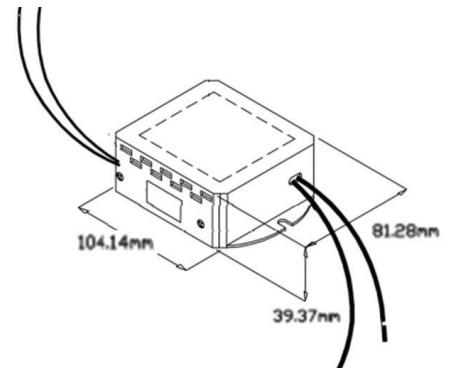

MECHANICAL SPECS. FOR AC PRODUCTS

Available Form Factors	Dimensions
Standard "E2"	121.2X83.2X43.1mm
"G2"	233.1X85.5X48.9mm
"G3"	280x103x56mm

E2 - STANDARD

G2 - REMOTE(RE) MODELS ONLY

G3 - LED REMOTE (REO) MODELS ONLY

MECHANICAL SPECS. FOR ALL DC PRODUCTS

Available Form Factors	Dimensions
Standard "E4"	121X83X43.5mm
"E3"	104.1X81.3X39.4mm
"G2"	233.1X85.5X48.9mm
"G3"	280x103x56mm

E4 - STANDARD

E3 - DS MODELS ONLY

G2 - REMOTE(RE) MODELS ONLY