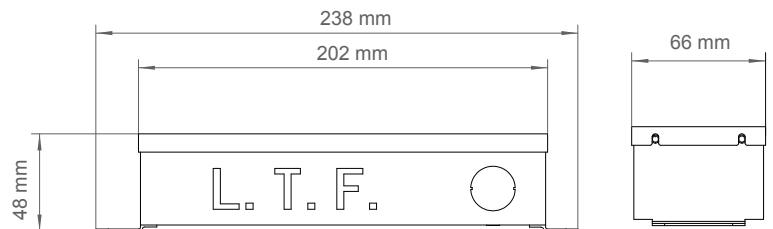

MECHANICAL SPECS. AC MODELS

Available Form Factors	Dimensions
Standard "B2"	56.5X33X21mm
"G1"	207X50.8X43.1mm
"G4"	238X66X48mm

B2 - STANDARD

G1 - REMOTE(RE) MODELS ONLY

G4 - REMOTE (REO) MODELS ONLY

MECHANICAL SPECS. DC MODELS

Available Form Factors	Dimensions
Standard "E"	107X44.5X24.5mm
"G1"	207X50.8X43.1mm
"G4"	238X66X48mm

E - STANDARD

G1 - REMOTE(RE) MODELS ONLY

G4 - REMOTE (REO) MODELS ONLY