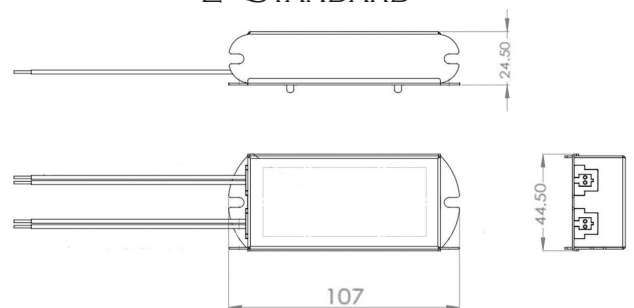

MECHANICAL SPECS. AC MODELS

Available Form Factors	Dimensions
Standard "B2"	56.5X33X21mm
"G1"	207X50.8X43.1mm
"G4"	238X66X48mm

B2 - STANDARD

G1 - REMOTE(RE) MODELS ONLY

G4 - REMOTE (REO) MODELS ONLY

MECHANICAL SPECS. DC MODELS

Available Form Factors	Dimensions
Standard "E"	107X44.5X24.5mm
"G1"	207X50.8X43.1mm
"G4"	238X66X48mm

E - STANDARD

G1 - REMOTE(RE) MODELS ONLY

G4 - REMOTE (REO) MODELS ONLY