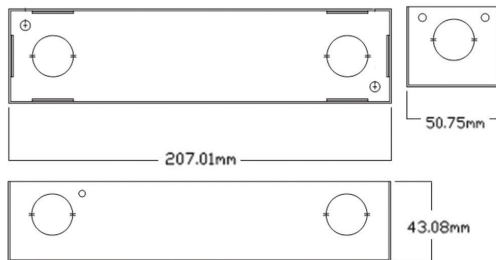

MECHANICAL SPECS. AC MODELS

Available Form Factors	Dimensions
Standard "B2"	56.5X33X21mm
"G1"	207X50.8X43.1mm
"G4"	238X66X48mm

B2 - STANDARD

G1 - REMOTE(RE) MODELS ONLY

G4 - REMOTE (REO) MODELS ONLY

MECHANICAL SPECS. DC MODELS

Available Form Factors	Dimensions
Standard "E"	107X44.5X24.5mm
"G1"	207X50.8X43.1mm
"G4"	238X66X48mm

E - STANDARD

G1 - REMOTE(RE) MODELS ONLY

G4 - REMOTE (REO) MODELS ONLY