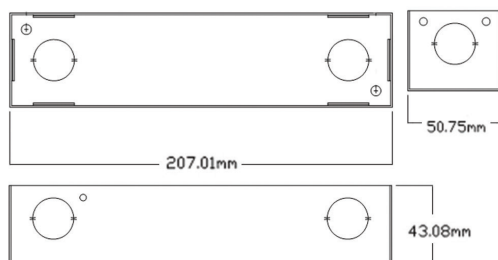

MECHANICAL SPECS. AC MODELS

Available Form Factors	Dimensions
Standard "B2"	56.5X33X21mm
"G1"	207X50.8X43.1mm
"G4"	238X66X48mm

B2 - STANDARD

G1 - REMOTE(RE) MODELS ONLY

G4 - REMOTE (REO) MODELS ONLY

MECHANICAL SPECS. DC MODELS

Available Form Factors	Dimensions
Standard "E"	107X44.5X24.5mm
"G1"	207X50.8X43.1mm
"G4"	238X66X48mm

E - STANDARD

G1 - REMOTE(RE) MODELS ONLY

G4 - REMOTE (REO) MODELS ONLY