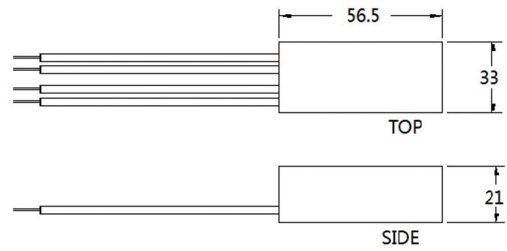

MECHANICAL SPECS. AC MODELS

Available Form Factors	Dimensions
Standard "B2"	56.5X33X21mm
"G1"	207X50.8X43.1mm
"G4"	238X66X48mm

B2 - STANDARD