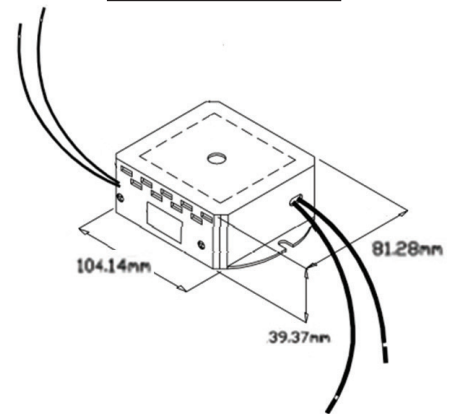

MECHANICAL SPECS. FOR ALL AC PRODUCTS

Available Form Factors	Dimensions
Standard "E2"	104.1X81.3X39.4mm
"G2"	233.1X85.5X48.9mm
"G3"	280x103x56mm

E2 - STANDARD

G2 - REMOTE(RE) MODELS ONLY

G3 - LED REMOTE (REO) MODELS ONLY

MECHANICAL SPECS. FOR ALL DC PRODUCTS

Available Form Factors	Dimensions
Standard "E4"	121X83X43.5mm
"E3"	104.1X81.3X39.4mm
"G2"	233.1X85.5X48.9mm

E4 - STANDARD

E3 - DS MODELS ONLY

G2 - REMOTE(RE) MODELS ONLY