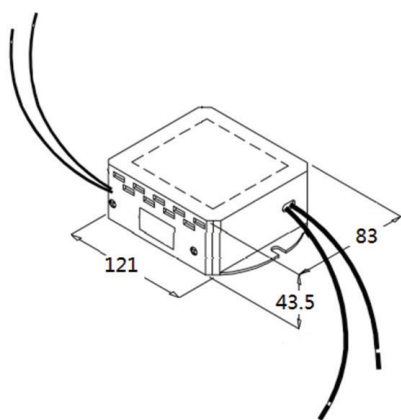

MECHANICAL SPECS. FOR ALL AC PRODUCTS

Available Form Factors	Dimensions
Standard "E2"	104.1X81.3X39.4mm
"G2"	233.1X85.5X48.9mm
"G3"	280x103x56mm

E2 - STANDARD

G2 - REMOTE(RE) MODELS ONLY

G3 - LED REMOTE (REO) MODELS ONLY

MECHANICAL SPECS. FOR ALL DC PRODUCTS

Available Form Factors	Dimensions
Standard "E4"	121X83X43.5mm
"E3"	104.1X81.3X39.4mm
"G2"	233.1X85.5X48.9mm

E4 - STANDARD

E3 - DS MODELS ONLY

G2 - REMOTE(RE) MODELS ONLY