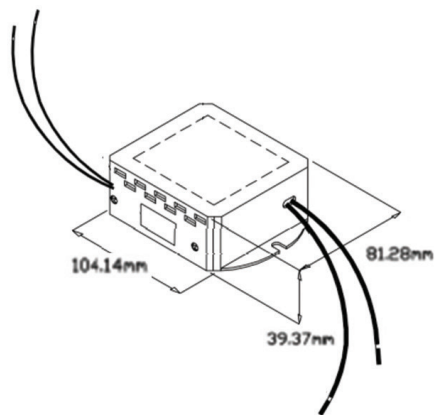

MECHANICAL SPECS. FOR ALL AC PRODUCTS

Available Form Factors	Dimensions
Standard "E2"	104.1X81.3X39.4mm
"G2"	233.1X85.5X48.9mm
"G3"	280x103x56mm

E2 - STANDARD

G2 - REMOTE(RE) MODELS ONLY

G3 - LED REMOTE (REO) MODELS ONLY

MECHANICAL SPECS. FOR ALL DC PRODUCTS

Available Form Factors	Dimensions
Standard "E4"	121X83X43.5mm
"E3"	104.1X81.3X39.4mm
"G2"	233.1X85.5X48.9mm

E4 - STANDARD

E3 - DS MODELS ONLY

G2 - REMOTE(RE) MODELS ONLY