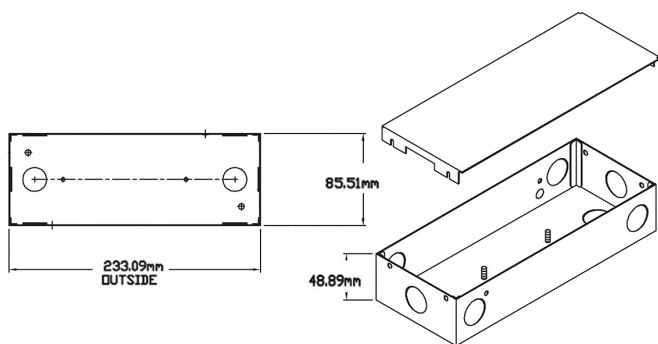

MECHANICAL SPECS. FOR ALL AC PRODUCTS

Available Form Factors	Dimensions
Standard "E2"	104.1X81.3X39.4mm
"G2"	233.1X85.5X48.9mm
"G3"	280x103x56mm

E2 - STANDARD

G2 - REMOTE(RE) MODELS ONLY

G3 - LED REMOTE (REO) MODELS ONLY

MECHANICAL SPECS. FOR ALL DC PRODUCTS

Available Form Factors	Dimensions
Standard "E4"	121X83X43.5mm
"E3"	104.1X81.3X39.4mm
"G2"	233.1X85.5X48.9mm

E4 - STANDARD

E3 - DS MODELS ONLY

G2 - REMOTE(RE) MODELS ONLY