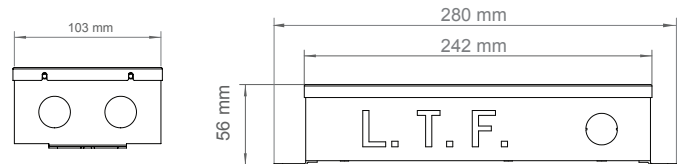

MECHANICAL SPECS. FOR ALL AC PRODUCTS

Available Form Factors	Dimensions
Standard "E2"	104.1X81.3X39.4mm
"G2"	233.1X85.5X48.9mm
"G3"	280x103x56mm

E2 - STANDARD

G2 - REMOTE(RE) MODELS ONLY

G3 - LED REMOTE (REO) MODELS ONLY

MECHANICAL SPECS. FOR ALL DC PRODUCTS

Available Form Factors	Dimensions
Standard "E4"	121X83X43.5mm
"E3"	104.1X81.3X39.4mm
"G2"	233.1X85.5X48.9mm

E4 - STANDARD

E3 - DS MODELS ONLY

G2 - REMOTE(RE) MODELS ONLY