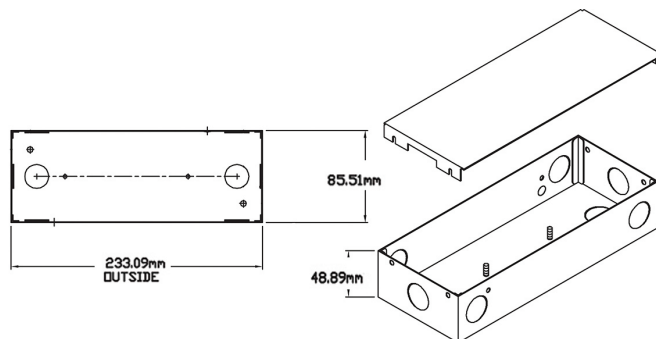

MECHANICAL SPECS. FOR ALL AC PRODUCTS

Available Form Factors	Dimensions
Standard "E2"	104.1X81.3X39.4mm
"G2"	233.1X85.5X48.9mm
"G3"	280x103x56mm

E2 - STANDARD

G2 - REMOTE(RE) MODELS ONLY

G3 - LED REMOTE (REO) MODELS ONLY

MECHANICAL SPECS. FOR ALL DC PRODUCTS

Available Form Factors	Dimensions
Standard "E4"	121X83X43.5mm
"E3"	104.1X81.3X39.4mm
"G2"	233.1X85.5X48.9mm

E4 - STANDARD

E3 - DS MODELS ONLY

G2 - REMOTE(RE) MODELS ONLY