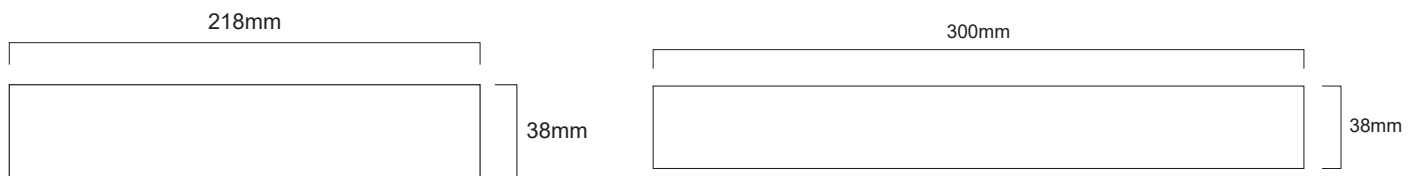

MECHANICAL SPECS

Flush Mount Light Fixture - LTF-SA Series