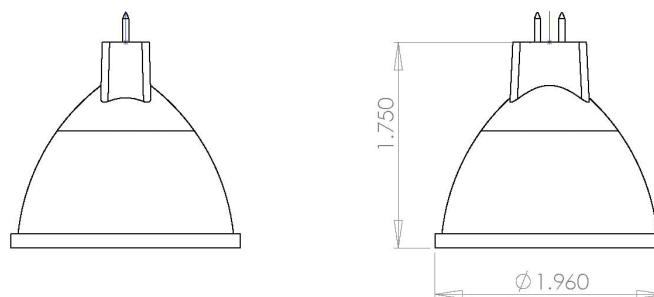

MECHANICAL SPECS.

*Under confirmed thermal condition