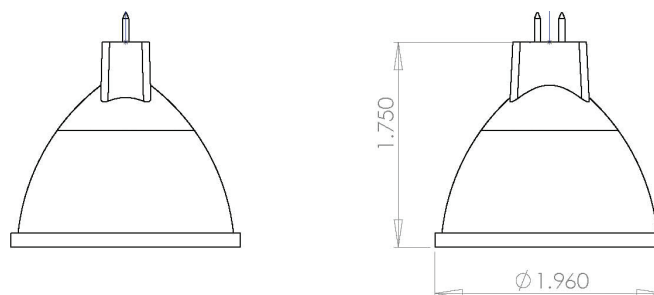

MECHANICAL SPECS.

*Under confirmed thermal condition