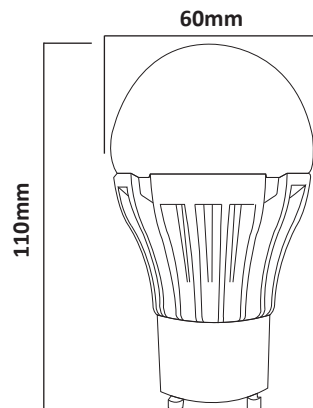

MECHANICAL SPECS.

*Under confirmed thermal condition

Dimmable LED Bulbs - GU24 Base "A 19" Type